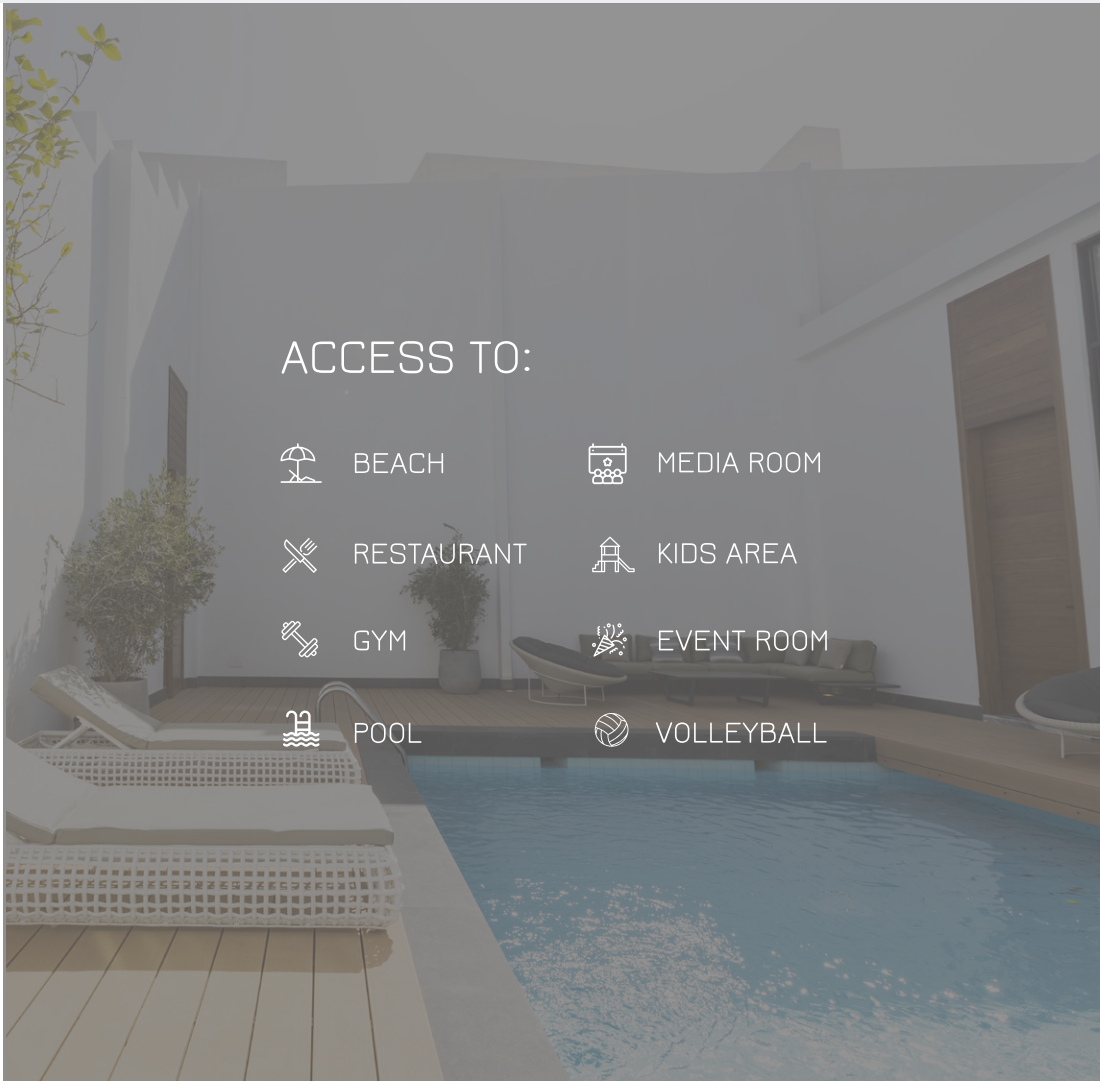

PRIVATE POOL

OUTDOOR SHOWER

SUN BEDS

OUTDOOR SEATS

P R I V A T E P O O L

THE  
**LOFT**  
S P A C E

ACCESS TO:

BEACH

MEDIA ROOM

RESTAURANT

KIDS AREA

GYM

EVENT ROOM

POOL

VOLLEYBALL